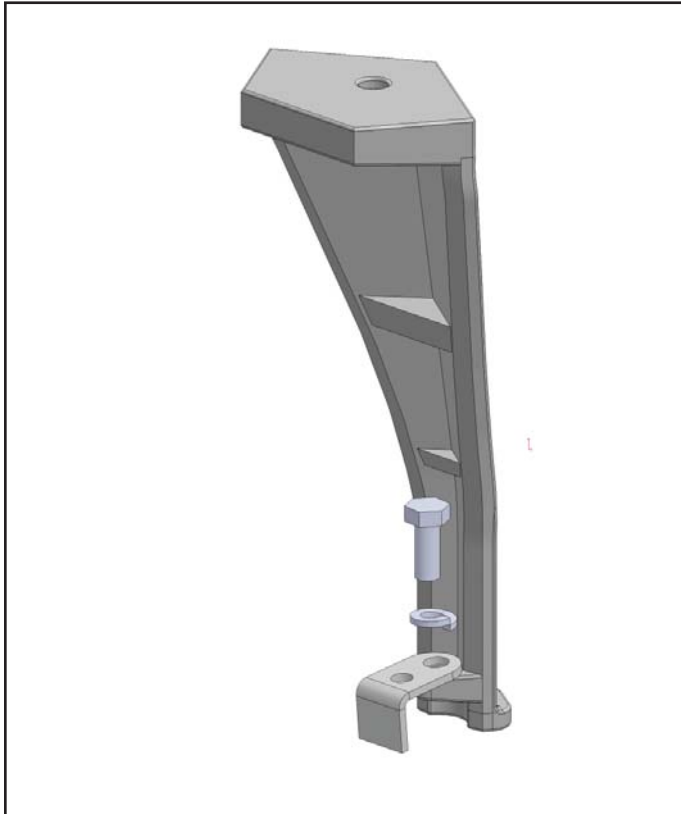

Blaze King

Z2872

LEG ANCHOR KIT for AF20 & AF30

Required for Mobile Home Installation if your stove has legs.

Step 1

Attach leg anchor brackets to 2 of the 4 stove legs.
Use the bolt and lock washer supplied in this kit.

Step 2

Screw the leg anchor brackets to the floor.

Manufactured By

Valley Comfort Systems Inc.

1290 Commercial Way
Penticton, BC V2A 3H5
CANADA

Phone: 250-493-7444

Fax: 250-493-5833

Blaze King Industries