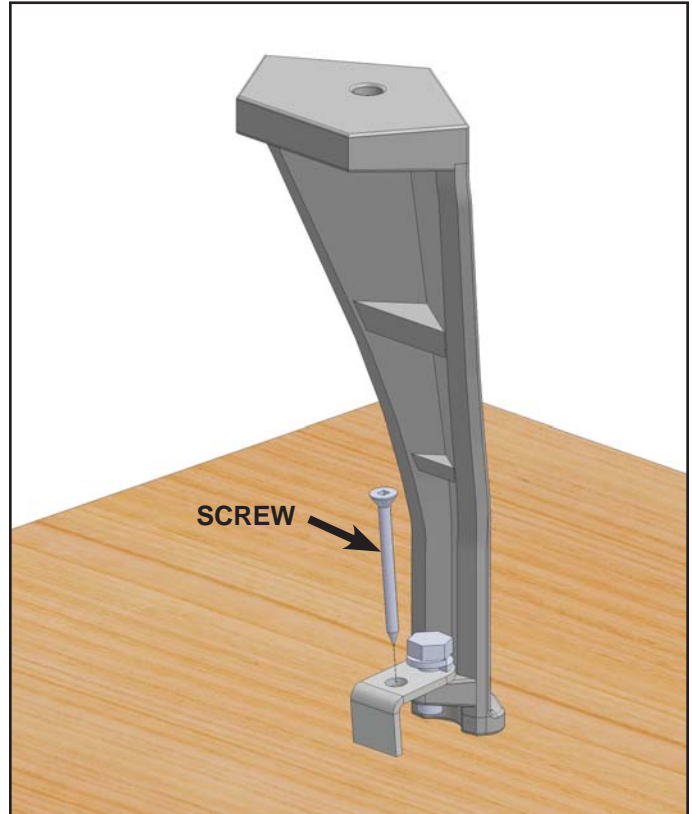

Blaze King

Z2872

LEG ANCHOR KIT for AF20 & AF30

Required for Mobile Home Installation if your stove has legs.

Step 1

Attach leg anchor brackets to 2 of the 4 stove legs.
Use the bolt and lock washer supplied in this kit.