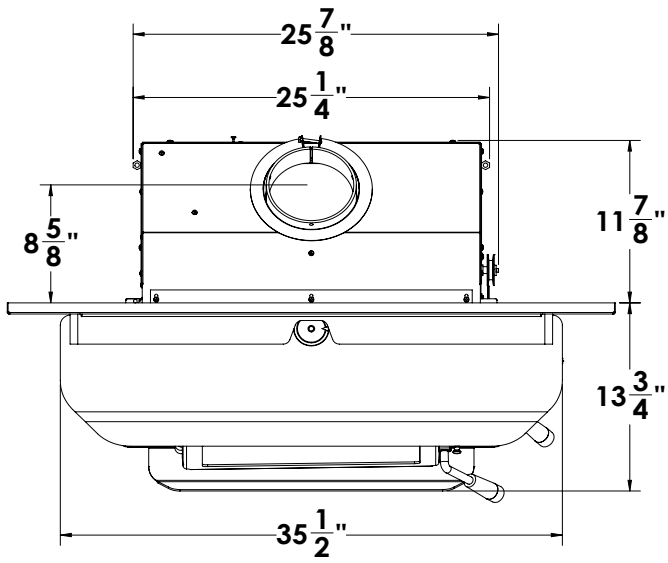

PI29 WITH 29" SHROUD (S.Z4674)

PI29 WITH 33" SHROUD (S.Z4676)