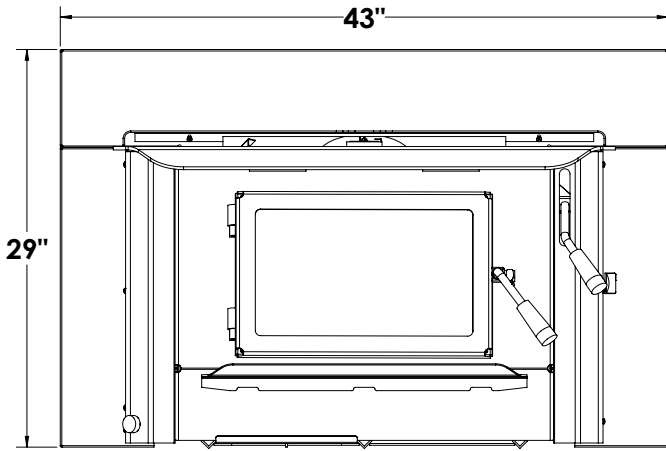

PI29 WITH 29" SHROUD (S.Z4674)

PI29 WITH 33" SHROUD (S.Z4676)