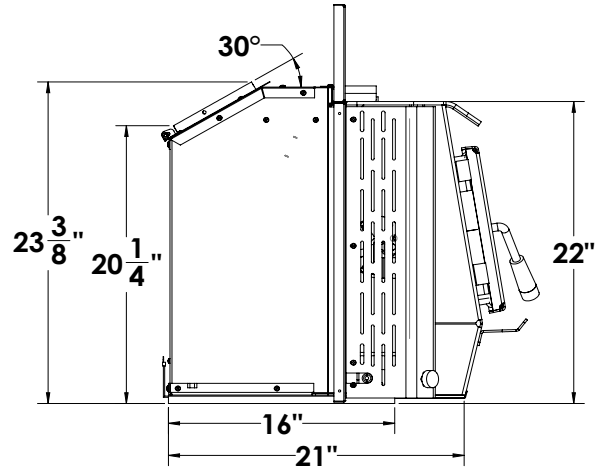

PI29 WITH 29" SHROUD (S.Z4674)

PI29 WITH 33" SHROUD (S.Z4676)