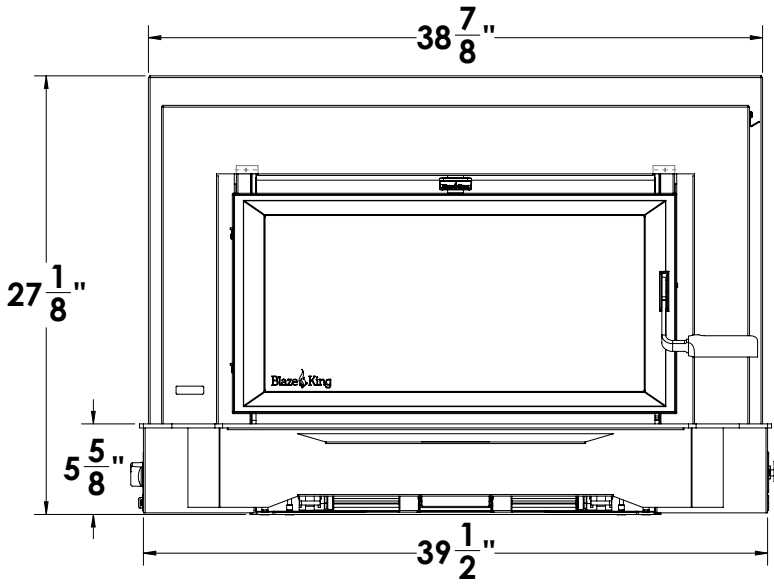

SC25 WITH 27 1/8" SHROUD (S.Z2045)

SC25 WITH 29 1/8" SHROUD (S.Z2070)

SC25 WITH 32 1/8" SHROUD (S.Z2075)