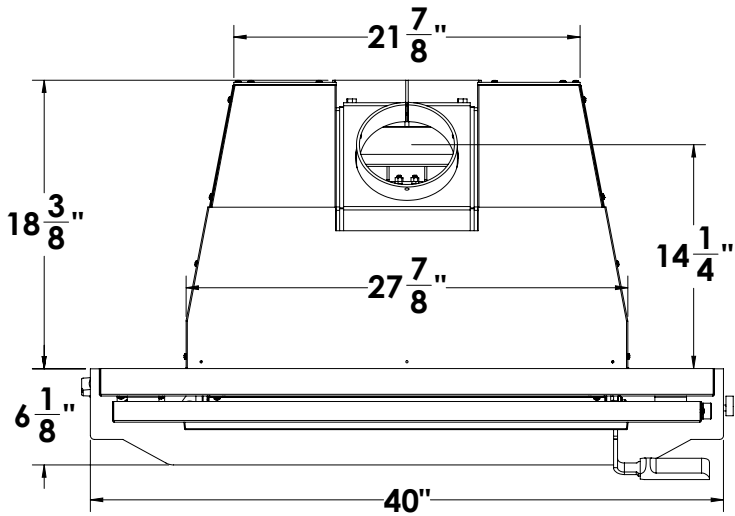

SC25 WITH 27 1/8" SHROUD (S.Z2045)

SC25 WITH 29 1/8" SHROUD (S.Z2070)

SC25 WITH 32 1/8" SHROUD (S.Z2075)