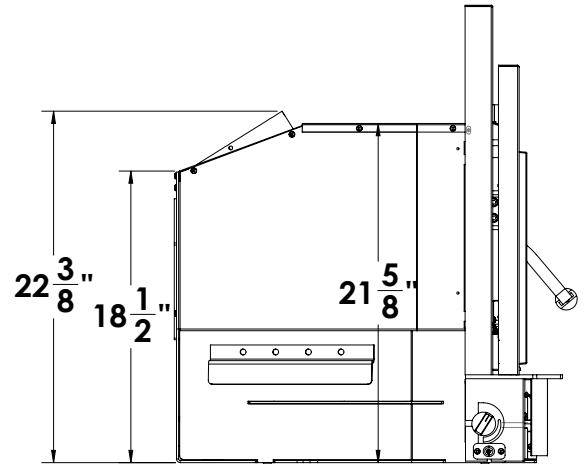

SC25 WITH 27 1/8" SHROUD (S.Z2045)

SC25 WITH 29 1/8" SHROUD (S.Z2070)

SC25 WITH 32 1/8" SHROUD (S.Z2075)