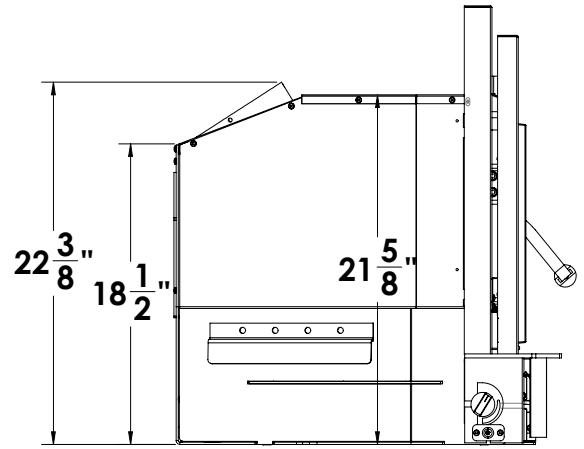

SC25 WITH 27 1/8" SHROUD (S.Z2045)

SC25 WITH 29 1/8" SHROUD (S.Z2070)

SC25 WITH 32 1/8" SHROUD (S.Z2075)