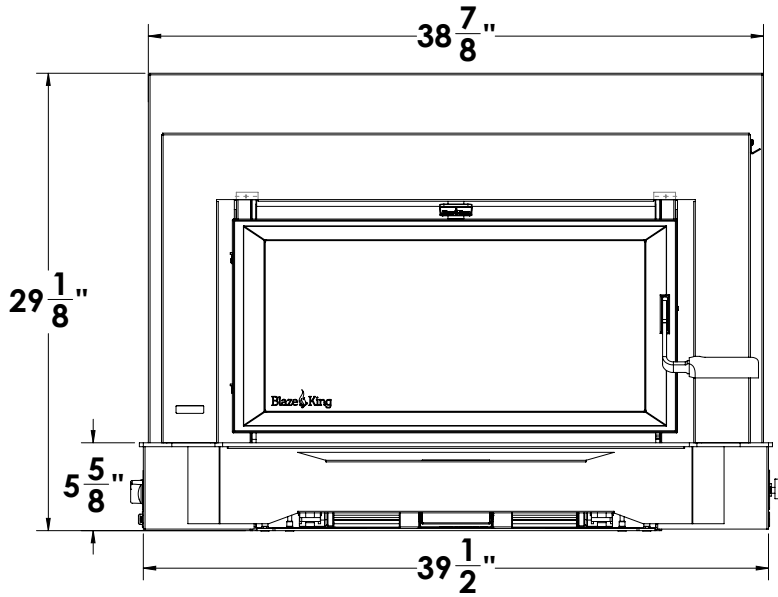

SC25 WITH 27 1/8" SHROUD (S.Z2045)

SC25 WITH 29 1/8" SHROUD (S.Z2070)

SC25 WITH 32 1/8" SHROUD (S.Z2075)