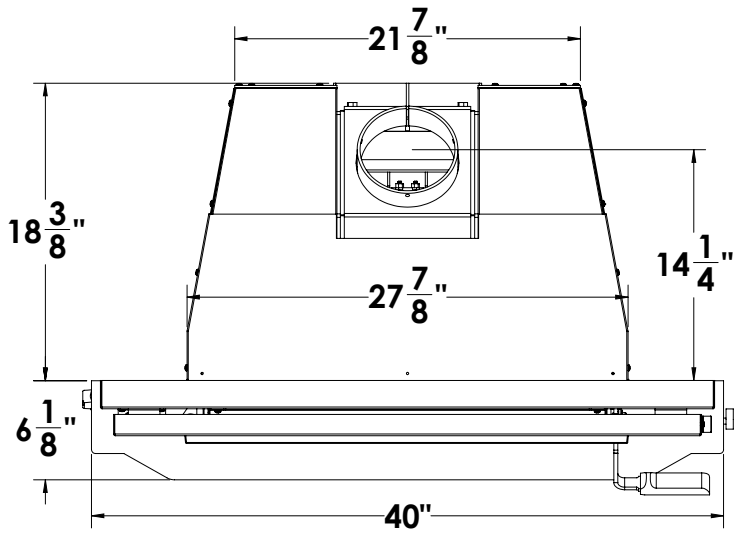

SC25 WITH 27 1/8" SHROUD (S.Z2045)

SC25 WITH 29 1/8" SHROUD (S.Z2070)

SC25 WITH 32 1/8" SHROUD (S.Z2075)