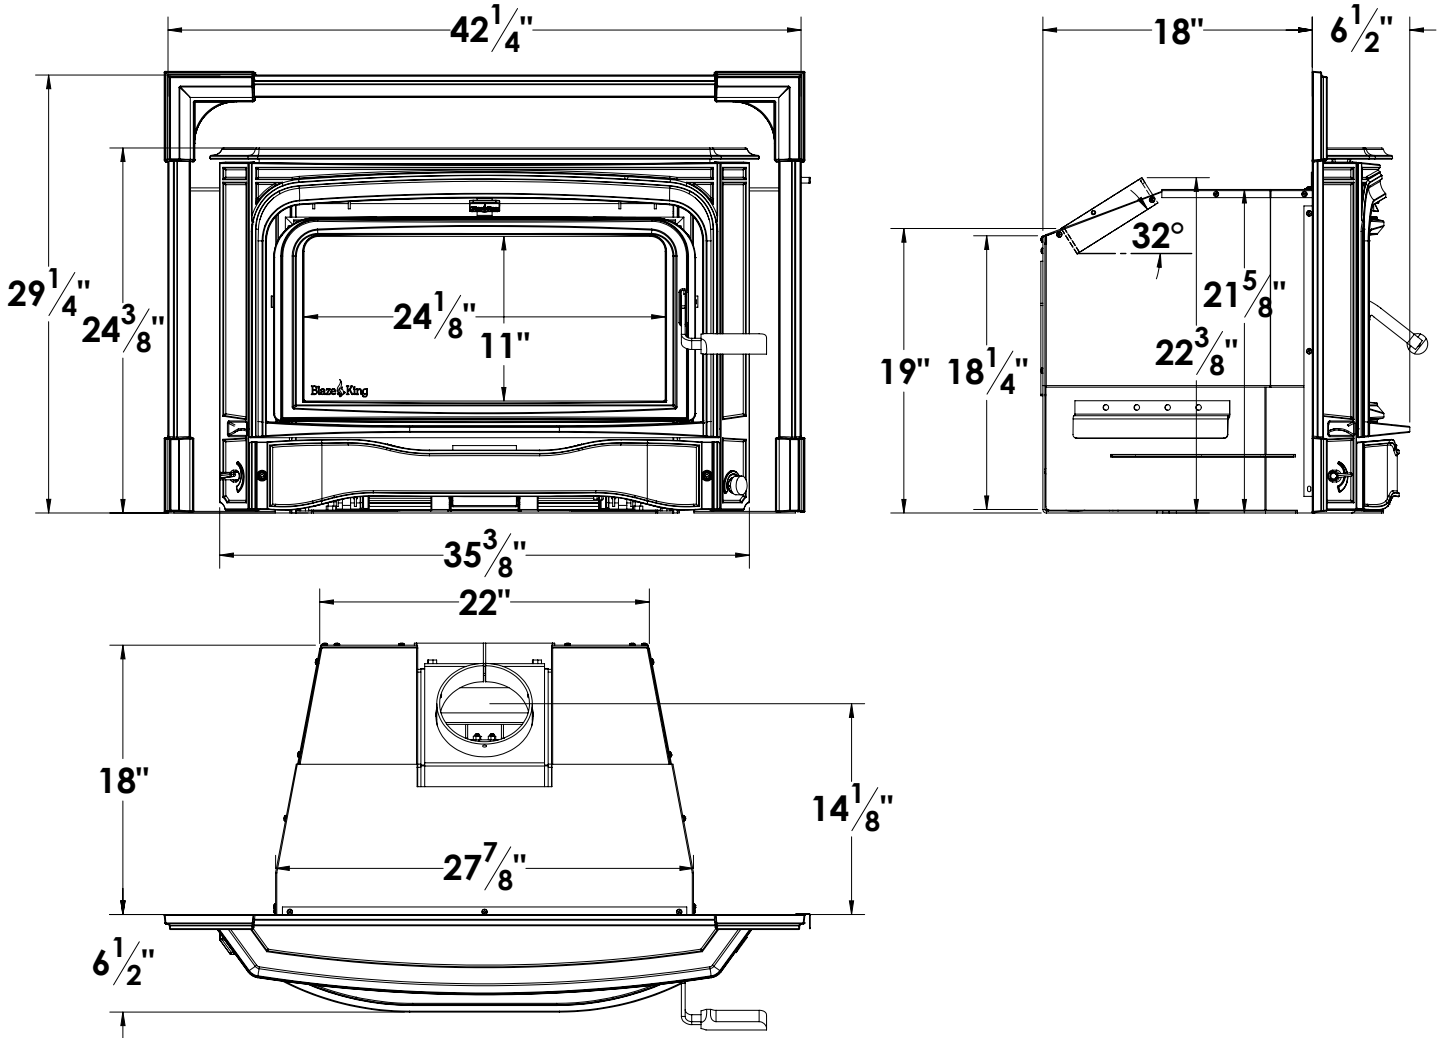

AF25 WITH 29 1/4" SHROUD (S.Z2091)

AF25 WITH 32 1/4" SHROUD (S.Z2093)